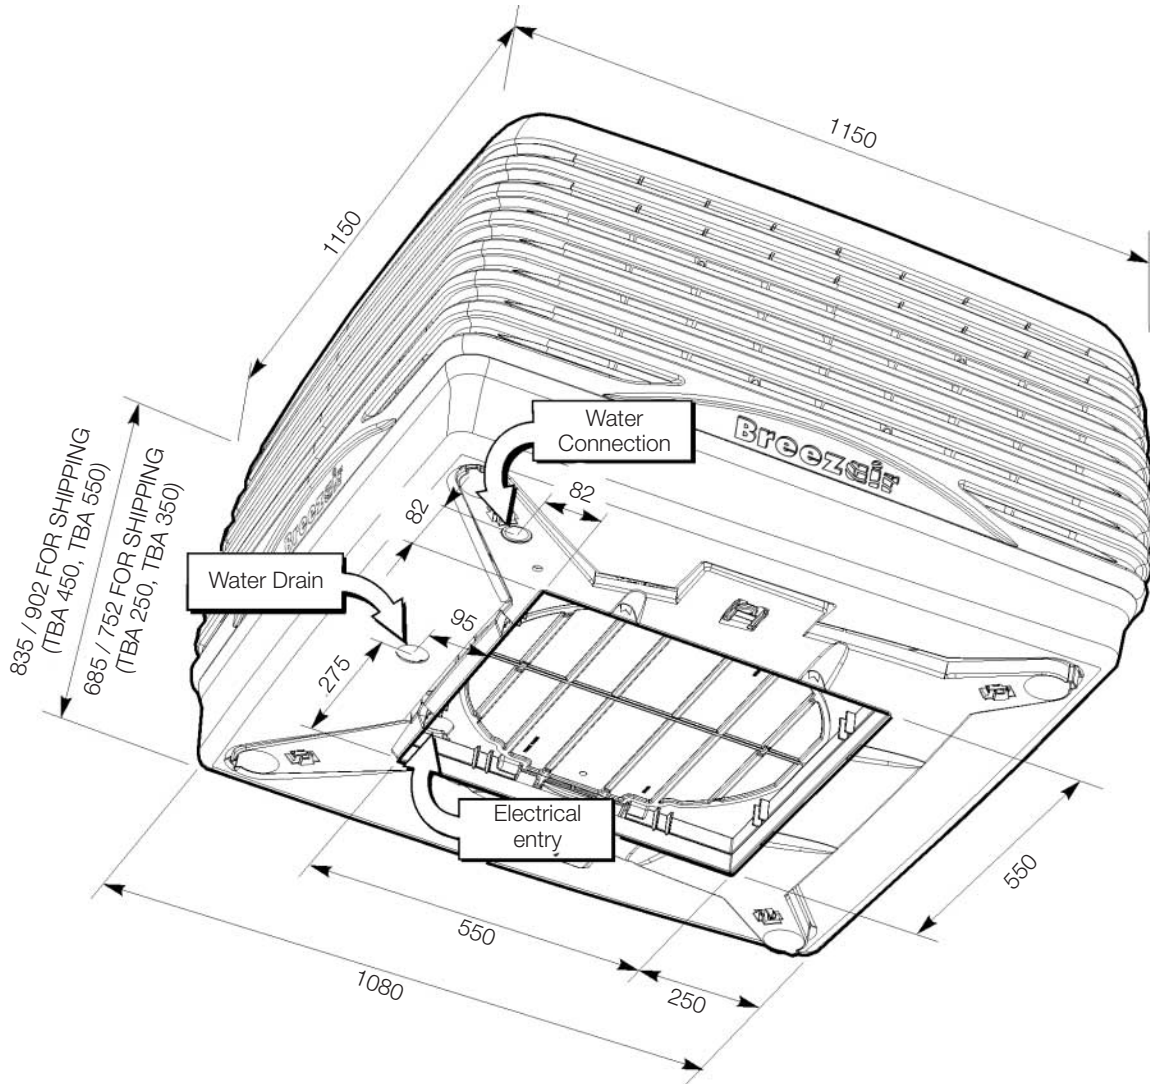

**Breezair TBA 550 Series
Technical Data**

Breezair TBA250 TO TBA550 Services Layout

NOTE: ALL DIMENSION ARE MM

ILL117-A

Sound Levels

SOUND POWER LEVEL (SWL)								
Breezair TBA series		OCTAVE BAND CENTRE FREQUENCY (Hz)						
Model		125	250	500	1k	2k	4K	dBA
250	Radiated	78	69	71	72	70	64	76
350	Radiated	73	70	72	71	69	65	76
450	Radiated	70	72	72	72	70	66	76
550 Hi	Radiated	79	75	76	76	74	70	80
550 Medium	Radiated	75	79	69	69	67	63	75
550 Low	Radiated	66	68	59	58	59	52	65