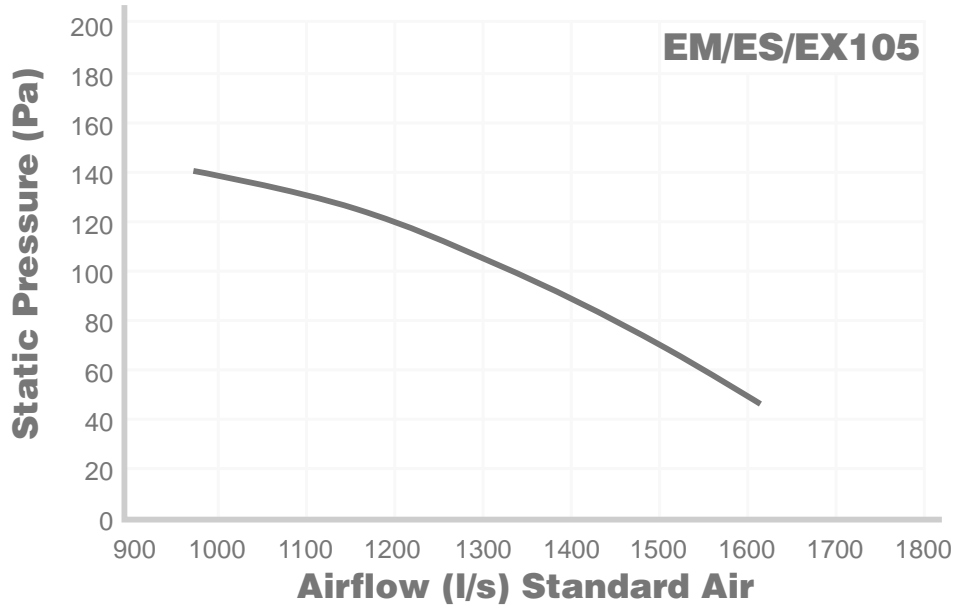

A	B	C	D	E	F	G	H	I	J	K	L	M	N	O
860	1160	1160	1108	555	109	38	182	81	274	118	555	834	38	84

Dimensions are in mm

**ES190 & ES210
Cabinet Details**

A	B	C	D	E	F	G	H	I	J	K	L	M	N	O
860	1160	1160	1108	555	109	38	182	81	274	118	555	834	38	84

Dimensions are in mm

EM/ ES/ EX Unit Mounting Details

Roof mounted air cooler.
General layout for roof-top mounting.

ES105 & ES125 Fan Curves

ES145 & ES165 Fan Curves

ES190 & ES210 Fan Curves