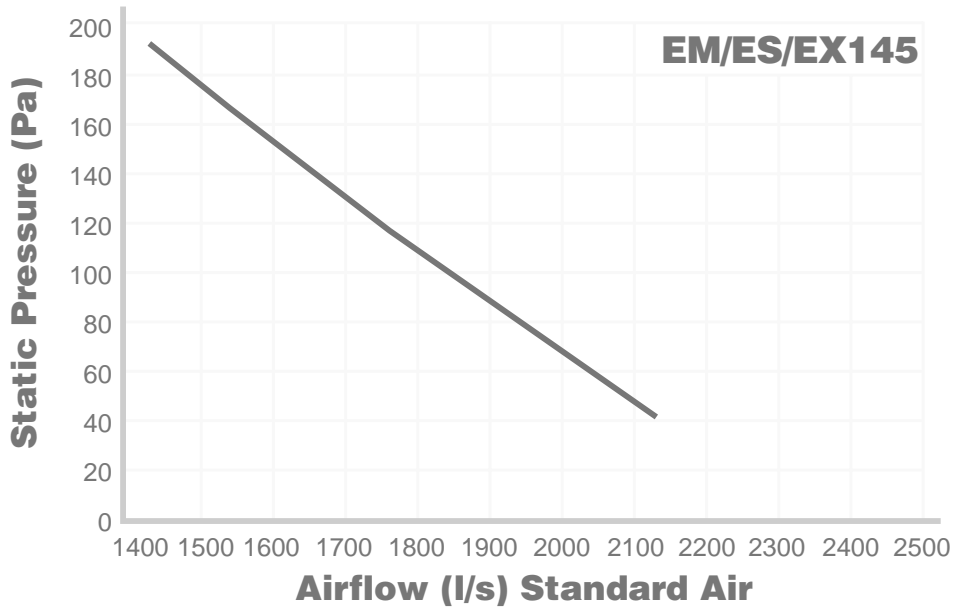

Dimensions are in mm

EM/ ES/ EX Unit Mounting Details

Roof mounted air cooler.
General layout for roof-top mounting.

ES105 & ES125 Fan Curves

ES145 & ES165 Fan Curves

ES190 & ES210 Fan Curves