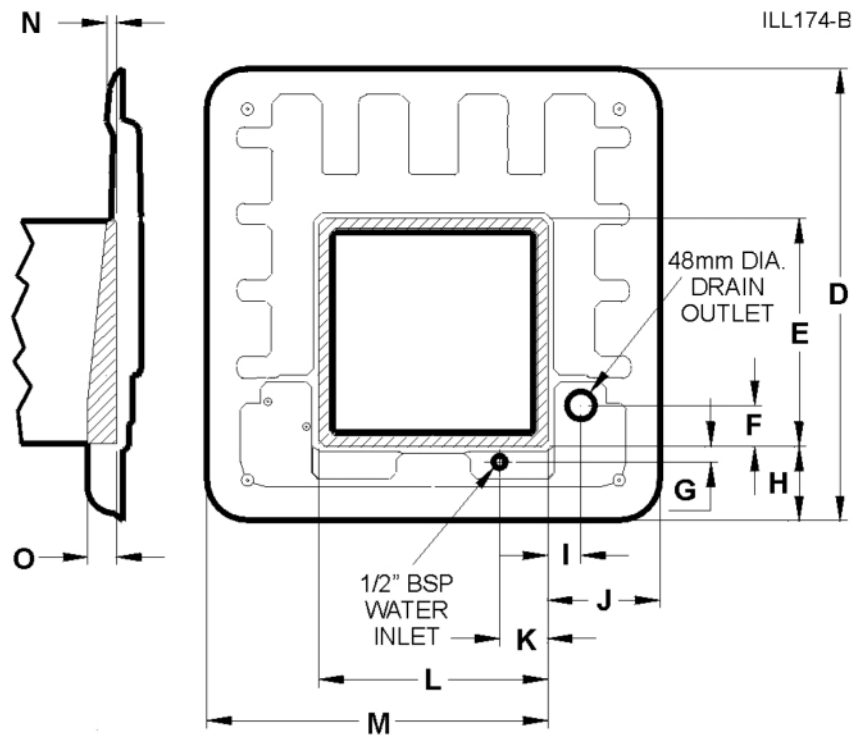

**Breezair EM/ES/EX Series
Technical Data**

ES105 & ES125 Cabinet Details

A	B	C	D	E	F	G	H	I	J	K	L	M	N	O
660	1160	1160	1108	555	109	38	182	81	274	118	555	834	38	84

Dimensions are in mm

ES145 & ES165 Cabinet Details

A	B	C	D	E	F	G	H	I	J	K	L	M	N	O
860	1160	1160	1108	555	109	38	182	81	274	118	555	834	38	84

Dimensions are in mm

**ES190 & ES210
Cabinet Details**

A	B	C	D	E	F	G	H	I	J	K	L	M	N	O
860	1160	1160	1108	555	109	38	182	81	274	118	555	834	38	84

Dimensions are in mm

EM/ ES/ EX Unit Mounting Details

Roof mounted air cooler.
General layout for roof-top mounting.

ES105 & ES125 Fan Curves

ES145 & ES165 Fan Curves

ES190 & ES210 Fan Curves