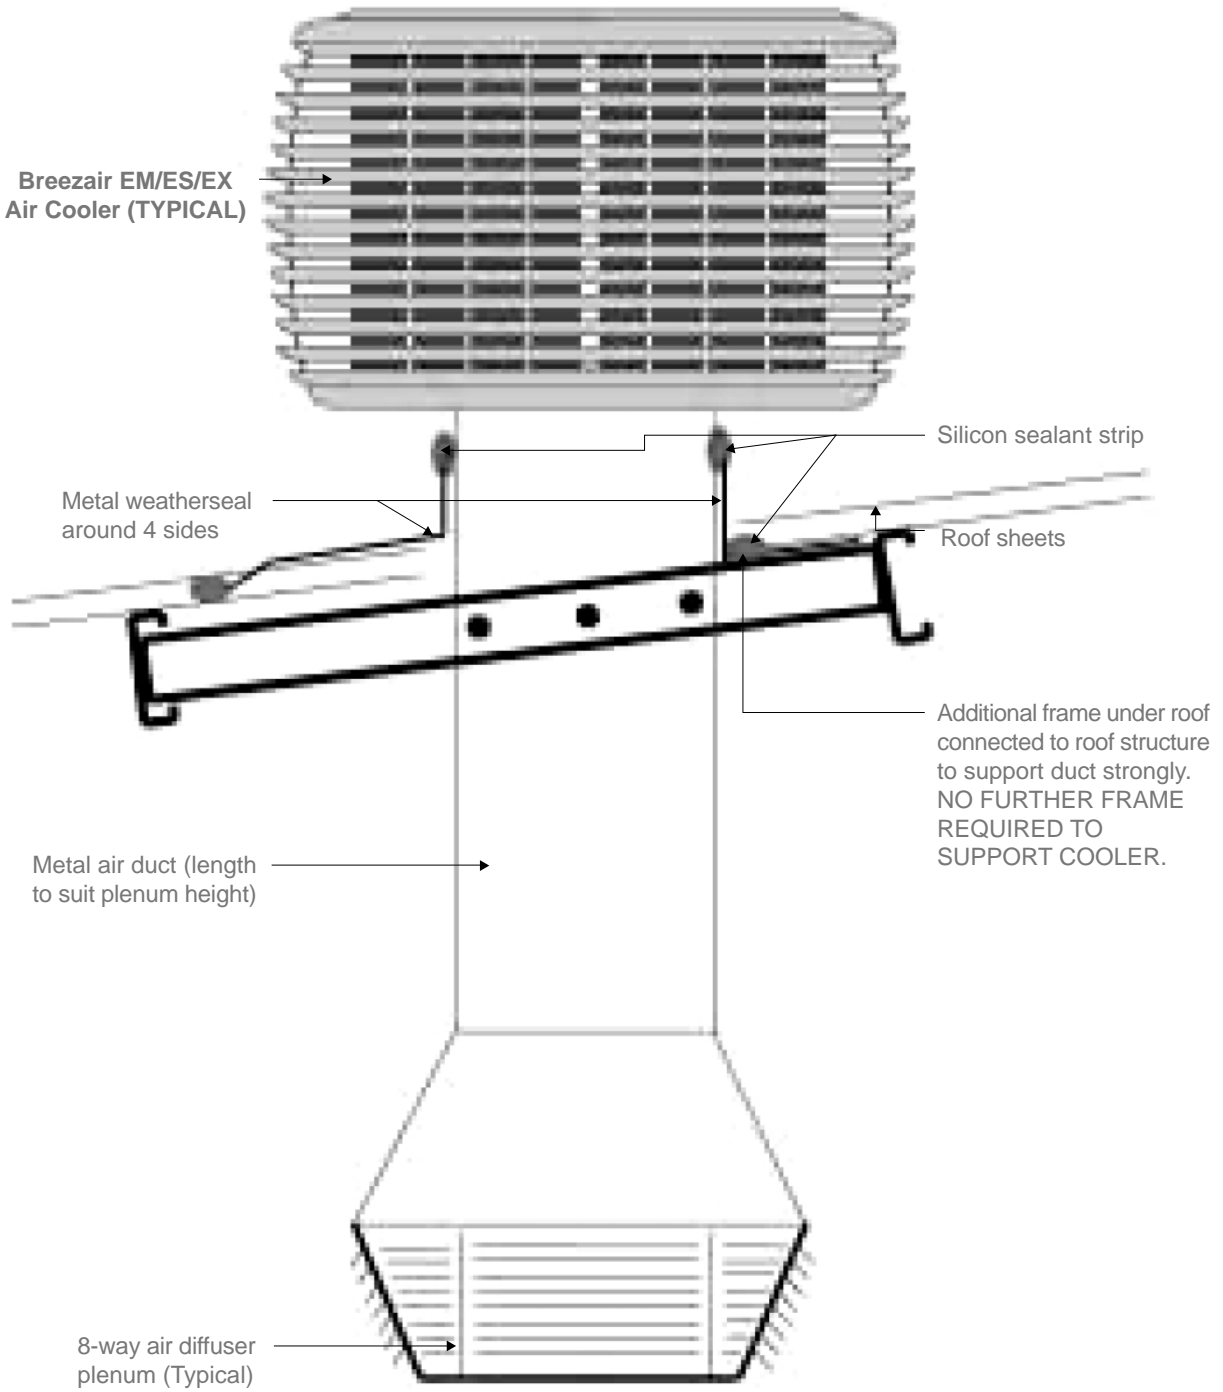

Dimensions are in mm

EM/ ES/ EX Unit Mounting Details

Roof mounted air cooler.
General layout for roof-top mounting.

ES105 & ES125 Fan Curves

ES145 & ES165 Fan Curves

ES190 & ES210 Fan Curves