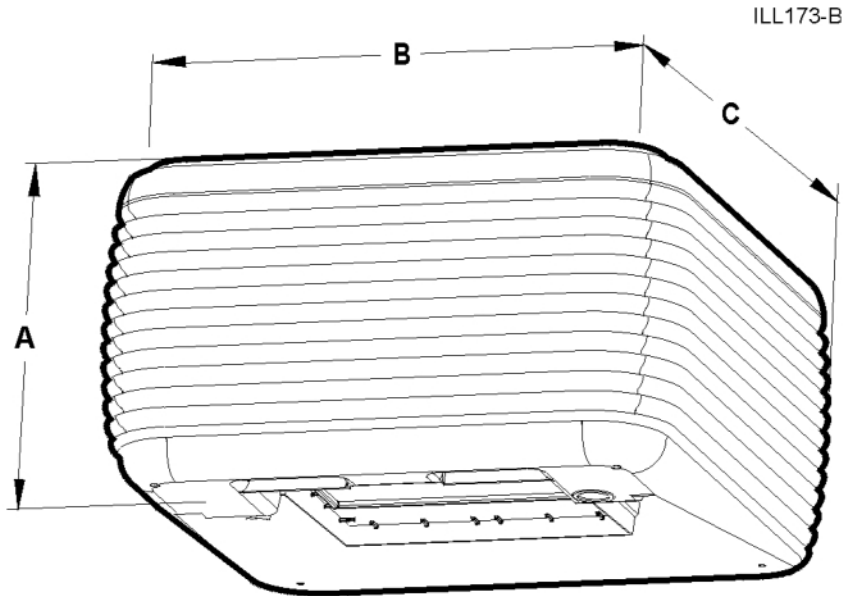

**Breezair EM/ES/EX Series
Technical Data**

ES105 & ES125 Cabinet Details

A	B	C	D	E	F	G	H	I	J	K	L	M	N	O
660	1160	1160	1108	555	109	38	182	81	274	118	555	834	38	84

Dimensions are in mm

ES145 & ES165 Cabinet Details

A	B	C	D	E	F	G	H	I	J	K	L	M	N	O
860	1160	1160	1108	555	109	38	182	81	274	118	555	834	38	84

Dimensions are in mm

**ES190 & ES210
Cabinet Details**

A	B	C	D	E	F	G	H	I	J	K	L	M	N	O
860	1160	1160	1108	555	109	38	182	81	274	118	555	834	38	84

Dimensions are in mm

EM/ ES/ EX Unit Mounting Details

Roof mounted air cooler.
General layout for roof-top mounting.

ES105 & ES125 Fan Curves

ES145 & ES165 Fan Curves

ES190 & ES210 Fan Curves