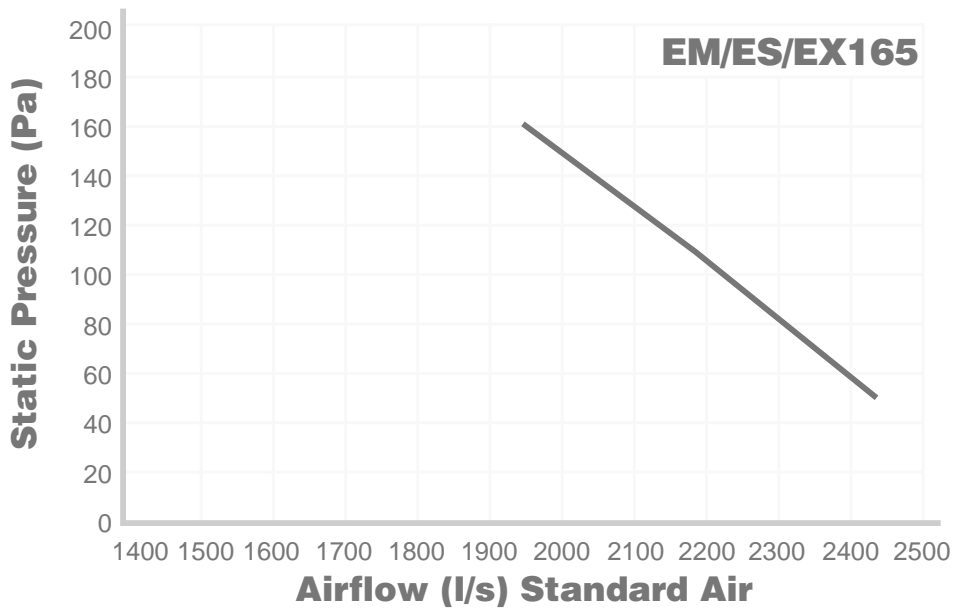

Dimensions are in mm

EM/ ES/ EX Unit Mounting Details

Roof mounted air cooler.
General layout for roof-top mounting.

ES105 & ES125 Fan Curves

ES145 & ES165 Fan Curves

ES190 & ES210 Fan Curves