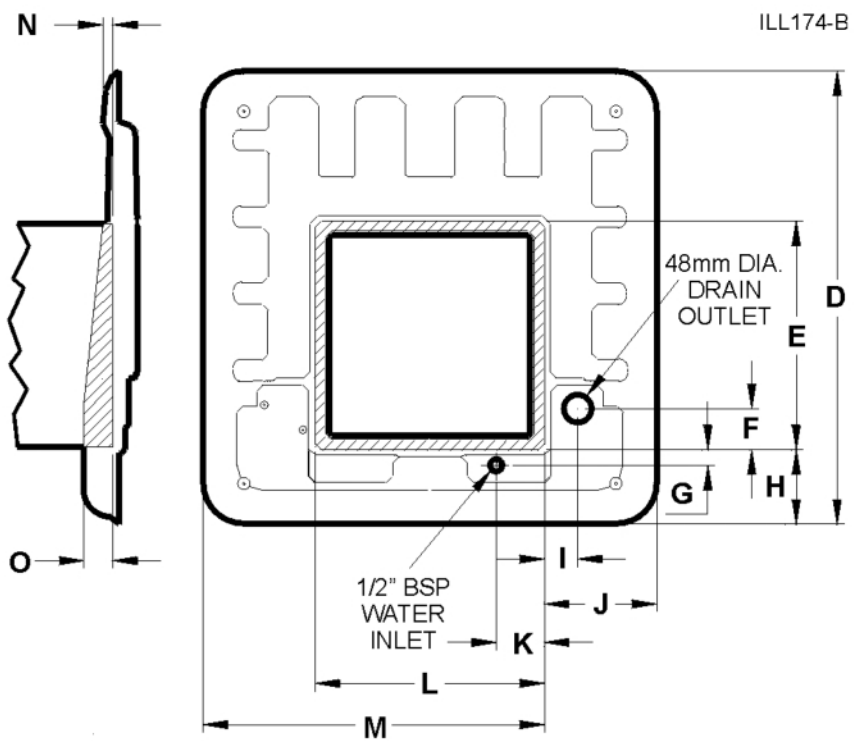

**Breezair EM/ES/EX Series
Technical Data**

ES105 & ES125 Cabinet Details

A	B	C	D	E	F	G	H	I	J	K	L	M	N	O
660	1160	1160	1108	555	109	38	182	81	274	118	555	834	38	84

Dimensions are in mm

ES145 & ES165 Cabinet Details

A	B	C	D	E	F	G	H	I	J	K	L	M	N	O
860	1160	1160	1108	555	109	38	182	81	274	118	555	834	38	84

Dimensions are in mm

**ES190 & ES210
Cabinet Details**

A	B	C	D	E	F	G	H	I	J	K	L	M	N	O
860	1160	1160	1108	555	109	38	182	81	274	118	555	834	38	84

Dimensions are in mm

EM/ ES/ EX Unit Mounting Details

Roof mounted air cooler.
General layout for roof-top mounting.

ES105 & ES125 Fan Curves

ES145 & ES165 Fan Curves

ES190 & ES210 Fan Curves