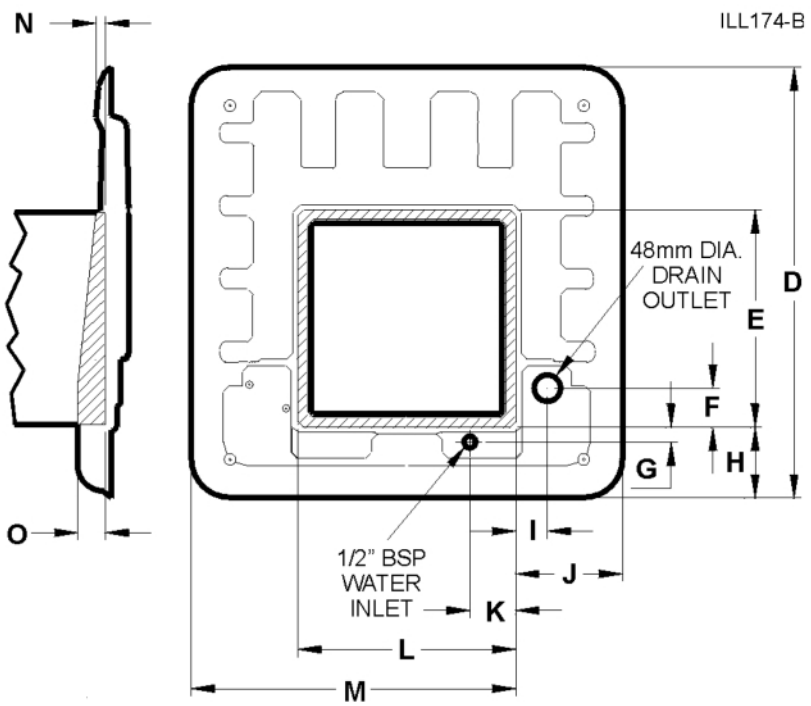

**Breezair EM/ES/EX Series
Technical Data**

ES105 & ES125 Cabinet Details

A	B	C	D	E	F	G	H	I	J	K	L	M	N	O
660	1160	1160	1108	555	109	38	182	81	274	118	555	834	38	84

Dimensions are in mm

ES145 & ES165 Cabinet Details

A	B	C	D	E	F	G	H	I	J	K	L	M	N	O
860	1160	1160	1108	555	109	38	182	81	274	118	555	834	38	84

Dimensions are in mm

**ES190 & ES210
Cabinet Details**

A	B	C	D	E	F	G	H	I	J	K	L	M	N	O
860	1160	1160	1108	555	109	38	182	81	274	118	555	834	38	84

Dimensions are in mm

EM/ ES/ EX Unit Mounting Details

Roof mounted air cooler.
General layout for roof-top mounting.

ES105 & ES125 Fan Curves

ES145 & ES165 Fan Curves

ES190 & ES210 Fan Curves