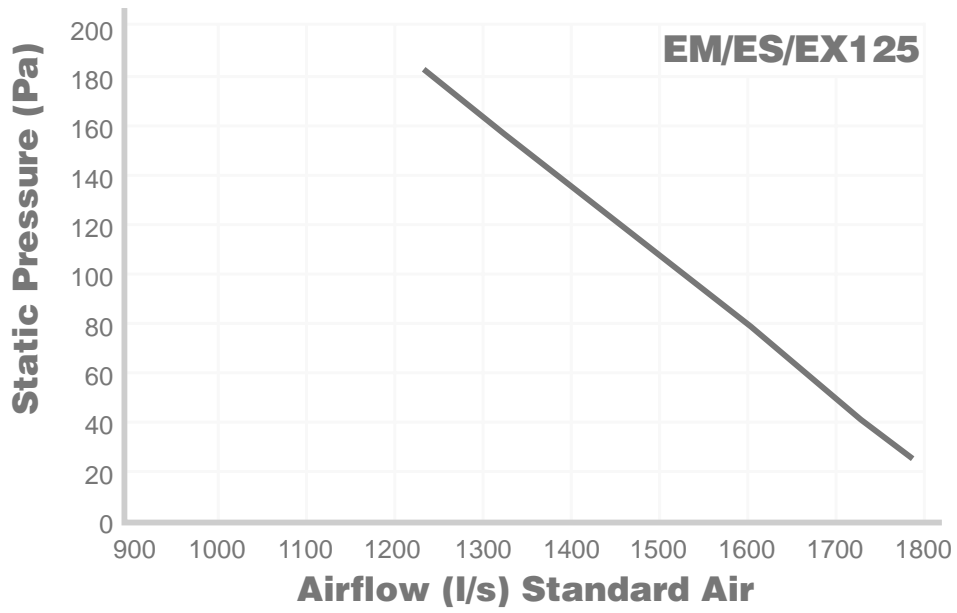

A	B	C	D	E	F	G	H	I	J	K	L	M	N	O
860	1160	1160	1108	555	109	38	182	81	274	118	555	834	38	84

Dimensions are in mm

**ES190 & ES210
Cabinet Details**

A	B	C	D	E	F	G	H	I	J	K	L	M	N	O
860	1160	1160	1108	555	109	38	182	81	274	118	555	834	38	84

Dimensions are in mm

EM/ ES/ EX Unit Mounting Details

Roof mounted air cooler.
General layout for roof-top mounting.

ES105 & ES125 Fan Curves

ES145 & ES165 Fan Curves

ES190 & ES210 Fan Curves