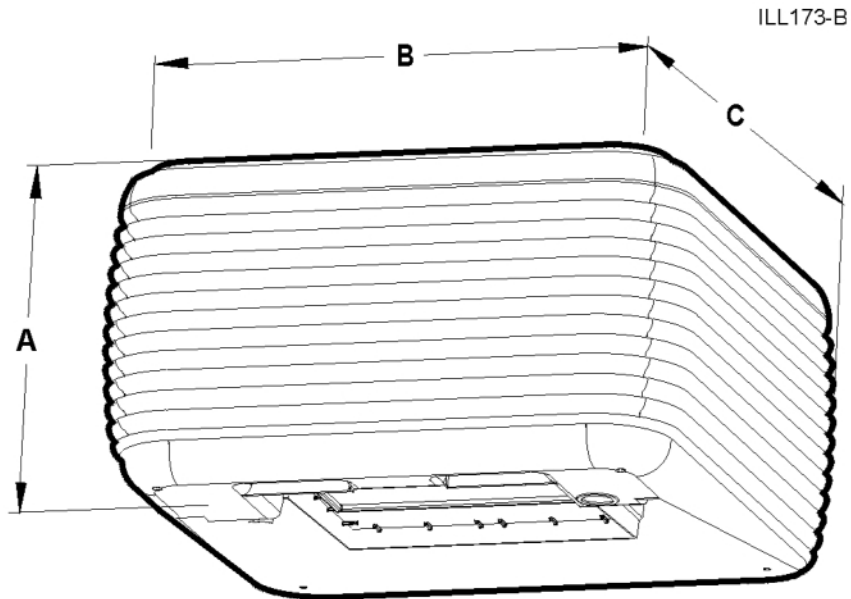

**Breezair EM/ES/EX Series
Technical Data**

ES105 & ES125 Cabinet Details

A	B	C	D	E	F	G	H	I	J	K	L	M	N	O
660	1160	1160	1108	555	109	38	182	81	274	118	555	834	38	84

Dimensions are in mm

ES145 & ES165 Cabinet Details

A	B	C	D	E	F	G	H	I	J	K	L	M	N	O
860	1160	1160	1108	555	109	38	182	81	274	118	555	834	38	84

Dimensions are in mm

**ES190 & ES210
Cabinet Details**

A	B	C	D	E	F	G	H	I	J	K	L	M	N	O
860	1160	1160	1108	555	109	38	182	81	274	118	555	834	38	84

Dimensions are in mm

EM/ ES/ EX Unit Mounting Details

Roof mounted air cooler.
General layout for roof-top mounting.

ES105 & ES125 Fan Curves

ES145 & ES165 Fan Curves

ES190 & ES210 Fan Curves